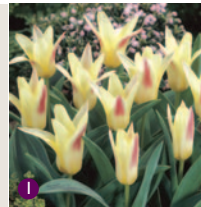

great
value