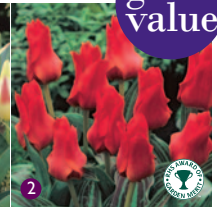

great
value