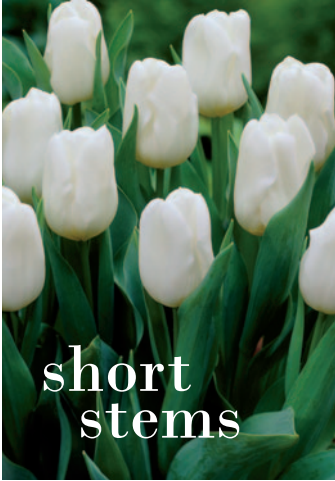

Tulips

short
stems

Tulip Calgary

Short-stemmed ivory white flowers.

FT: April/May. FH: 20cm

WI215: **10 for £6.95**