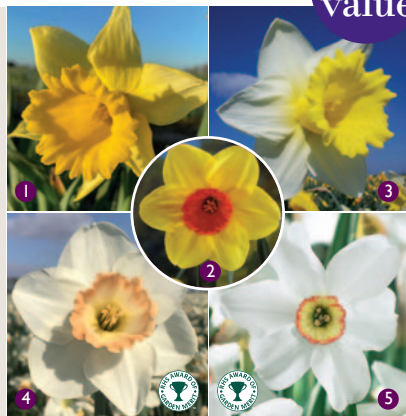

Daffodils

Multi-headed fragrant white flowers.

FT: March/April. FH: 35cm

W1120: **10 for £6.45**

Pale yellow with flared vibrant orange centre.

FT: April/May. FH: 35cm

W1109: **7 for £6.45**

Fragrant, recurving petals. Late flowering.

FT: April/May. FH: 40cm

W1125: **7 for £5.75**

White multi-headed flowers.

FT: March/April. FH: 30cm

W1133: **7 for £5.75**

Stunning pale yellow, large-cupped Daffodil.

FT: April/May. FH: 30cm

W1106: **7 for £5.75**

Large yellow petals with frilled orange cup.

FT: March/April. FH: 40cm

W1107: **7 for £6.45**

great value

5 months of colour narcissus collection

A great value range specially selected to bring you flowers from January to May.

1. **Narcissus Rijnveld's Early Sensation** FT: Jan/Feb. FH: 25cm
2. **Narcissus Sealing Wax** FT: Feb/March FH: 45cm
3. **Narcissus Georgie Boy** FT: March/April. FH: 40cm
4. **Narcissus Rainbow** FT: March/April. FH: 40cm
5. **Narcissus Pheasant's Eye** FT: April/May. FH: 40cm

WDC1: **35 for £22.95** (All Individually labelled)