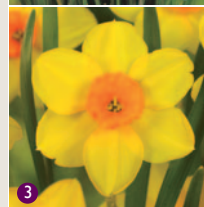

Daffodils

new

Narcissus Brabazon

Very robust, vivid yellow variety.

FT: Feb/March. FH: 30cm

WI105: **7 for £4.95**

great value

Mixed Daffodils 5kg* Net

A blend of specially selected varieties that are ideal for naturalising. *Weight when packed.

FT: March/April. FH: 35cm

WI114: **5kg for £15.95**

Narcissus Golden Trumpets 5kg* Net

A great value net of sunny golden daffodils. Ideal for creating drifts. *Weight when packed.

FT: March/April. FH: 35cm

WI132: **5kg for £15.95**

fragrant

Narcissus Sun Disc

Fragrant gold disc-like flowers.

Great in borders.

FT: April. FH: 20cm

WI149: **10 for £3.95**

Narcissus Tête-à-Tête

Popular multi-headed dwarf variety.

Ideal for borders and containers.

FT: March/April. FH: 15cm

WI140: **20 for £6.95**

best seller

Narcissus Tête-à-Tête & Hyacinth Woodstock combination

Combination of 20 narcissus and 10 hyacinth.

FT: March/April. FH: 15-25cm

WI141: **30 for £14.95**

great value

Scented narcissus bulb collection

Enjoy the fragrance by planting next to pathways or in pots and containers.

1. **Narcissus Quail** FT: March/April. FH: 25cm
2. **Narcissus Pueblo** FT: March/April. FH: 30cm
3. **Narcissus Kedron** FT: March/April. FH: 35cm
4. **Narcissus Bridal Crown** FT: March/April. FH: 35cm

WI302: **40 for £17.95** (All individually labelled)

fragrant