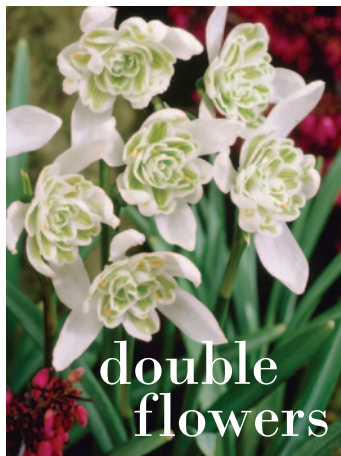

Shade loving varieties

double
flowers

Snowdrops (Flore Pleno)

Double Snowdrops.

FT: Feb/March. FH: 10cm

WI661: **7 for £5.75**